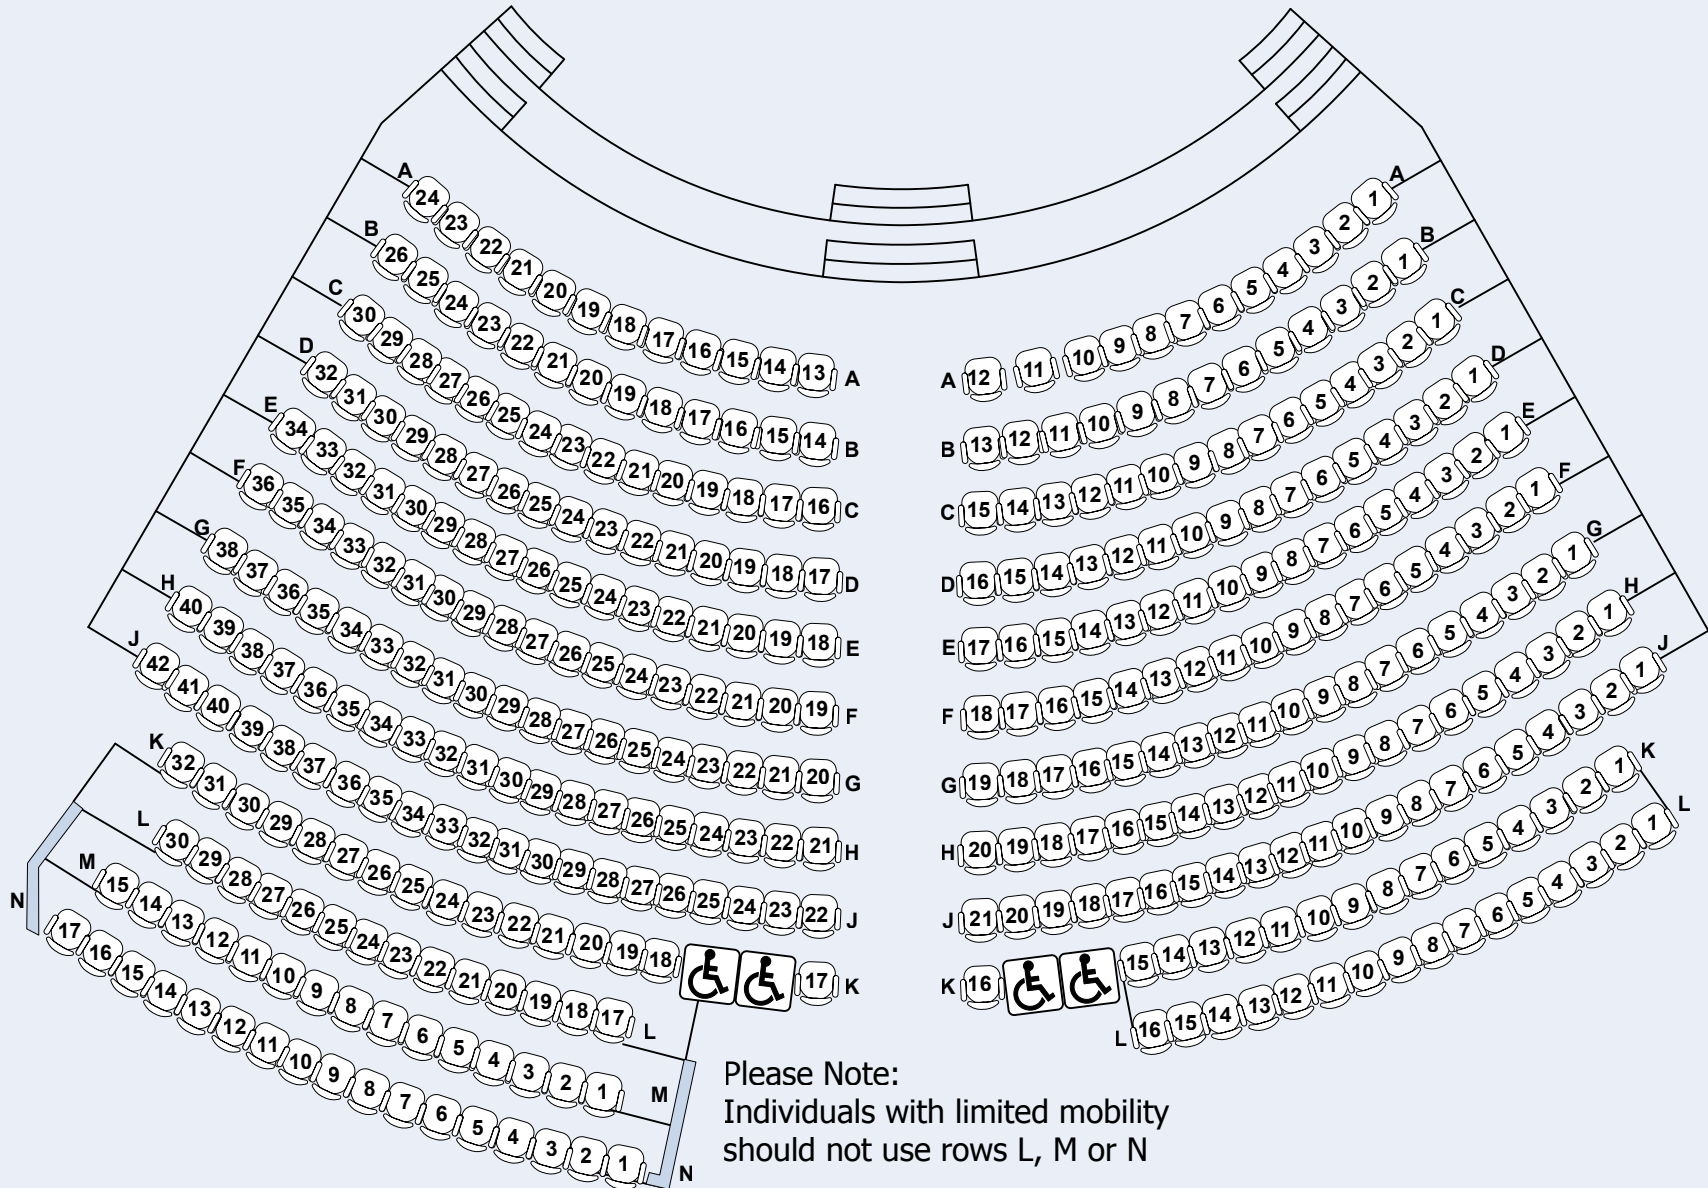

Kroc Center Performing Arts Theater

Seating Capacity: 400 (Including Handicap)

Please Note:
Individuals with limited mobility
should not use rows L, M or N

Questions? Contact us at 208.667.1865
or visit us online at www.kroccda.org.

RAY & JOAN
KROC CENTER
COEUR D'ALENE, ID