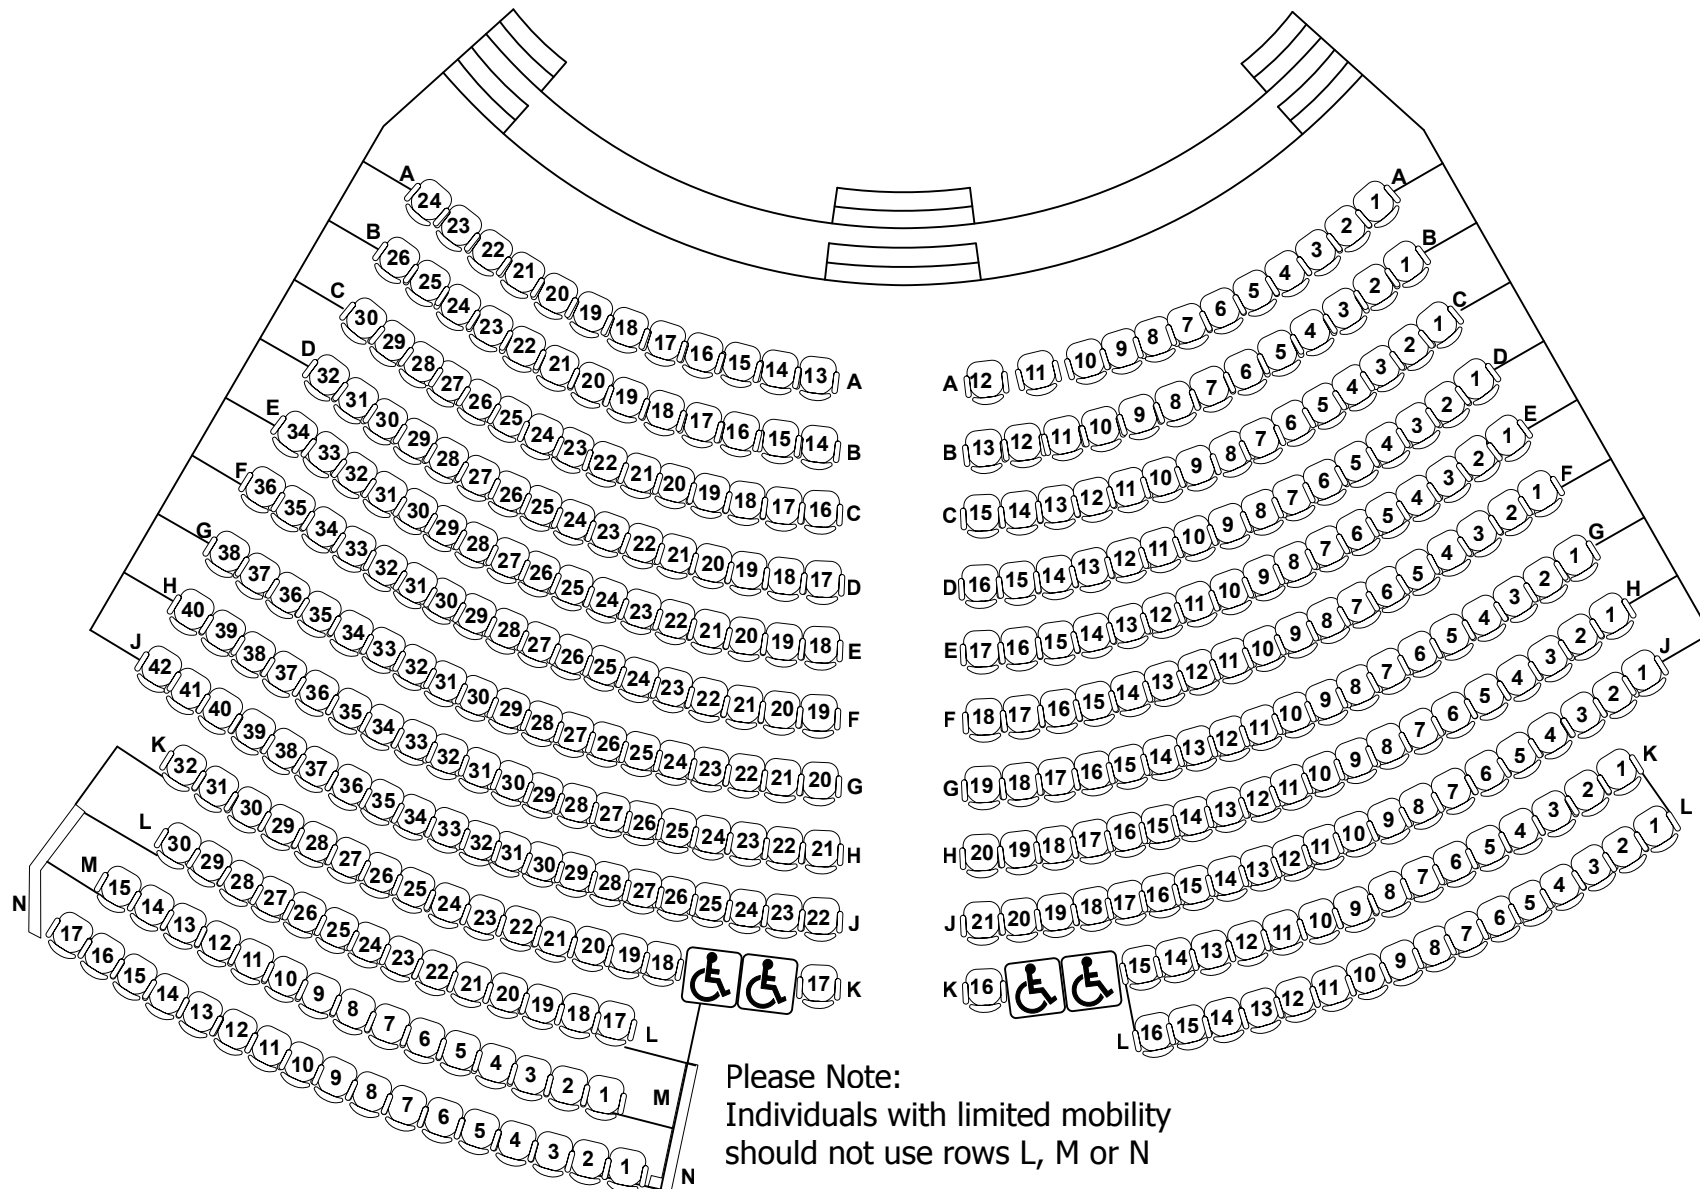

KROC CENTER PERFORMING ARTS THEATER

Seating Capacity: 400 (Including Handicap)

Questions? Contact us at 208.763.0606
or visit us online at www.kroccda.org.

RAY & JOAN
KROC CENTER
COEUR D'ALENE, ID